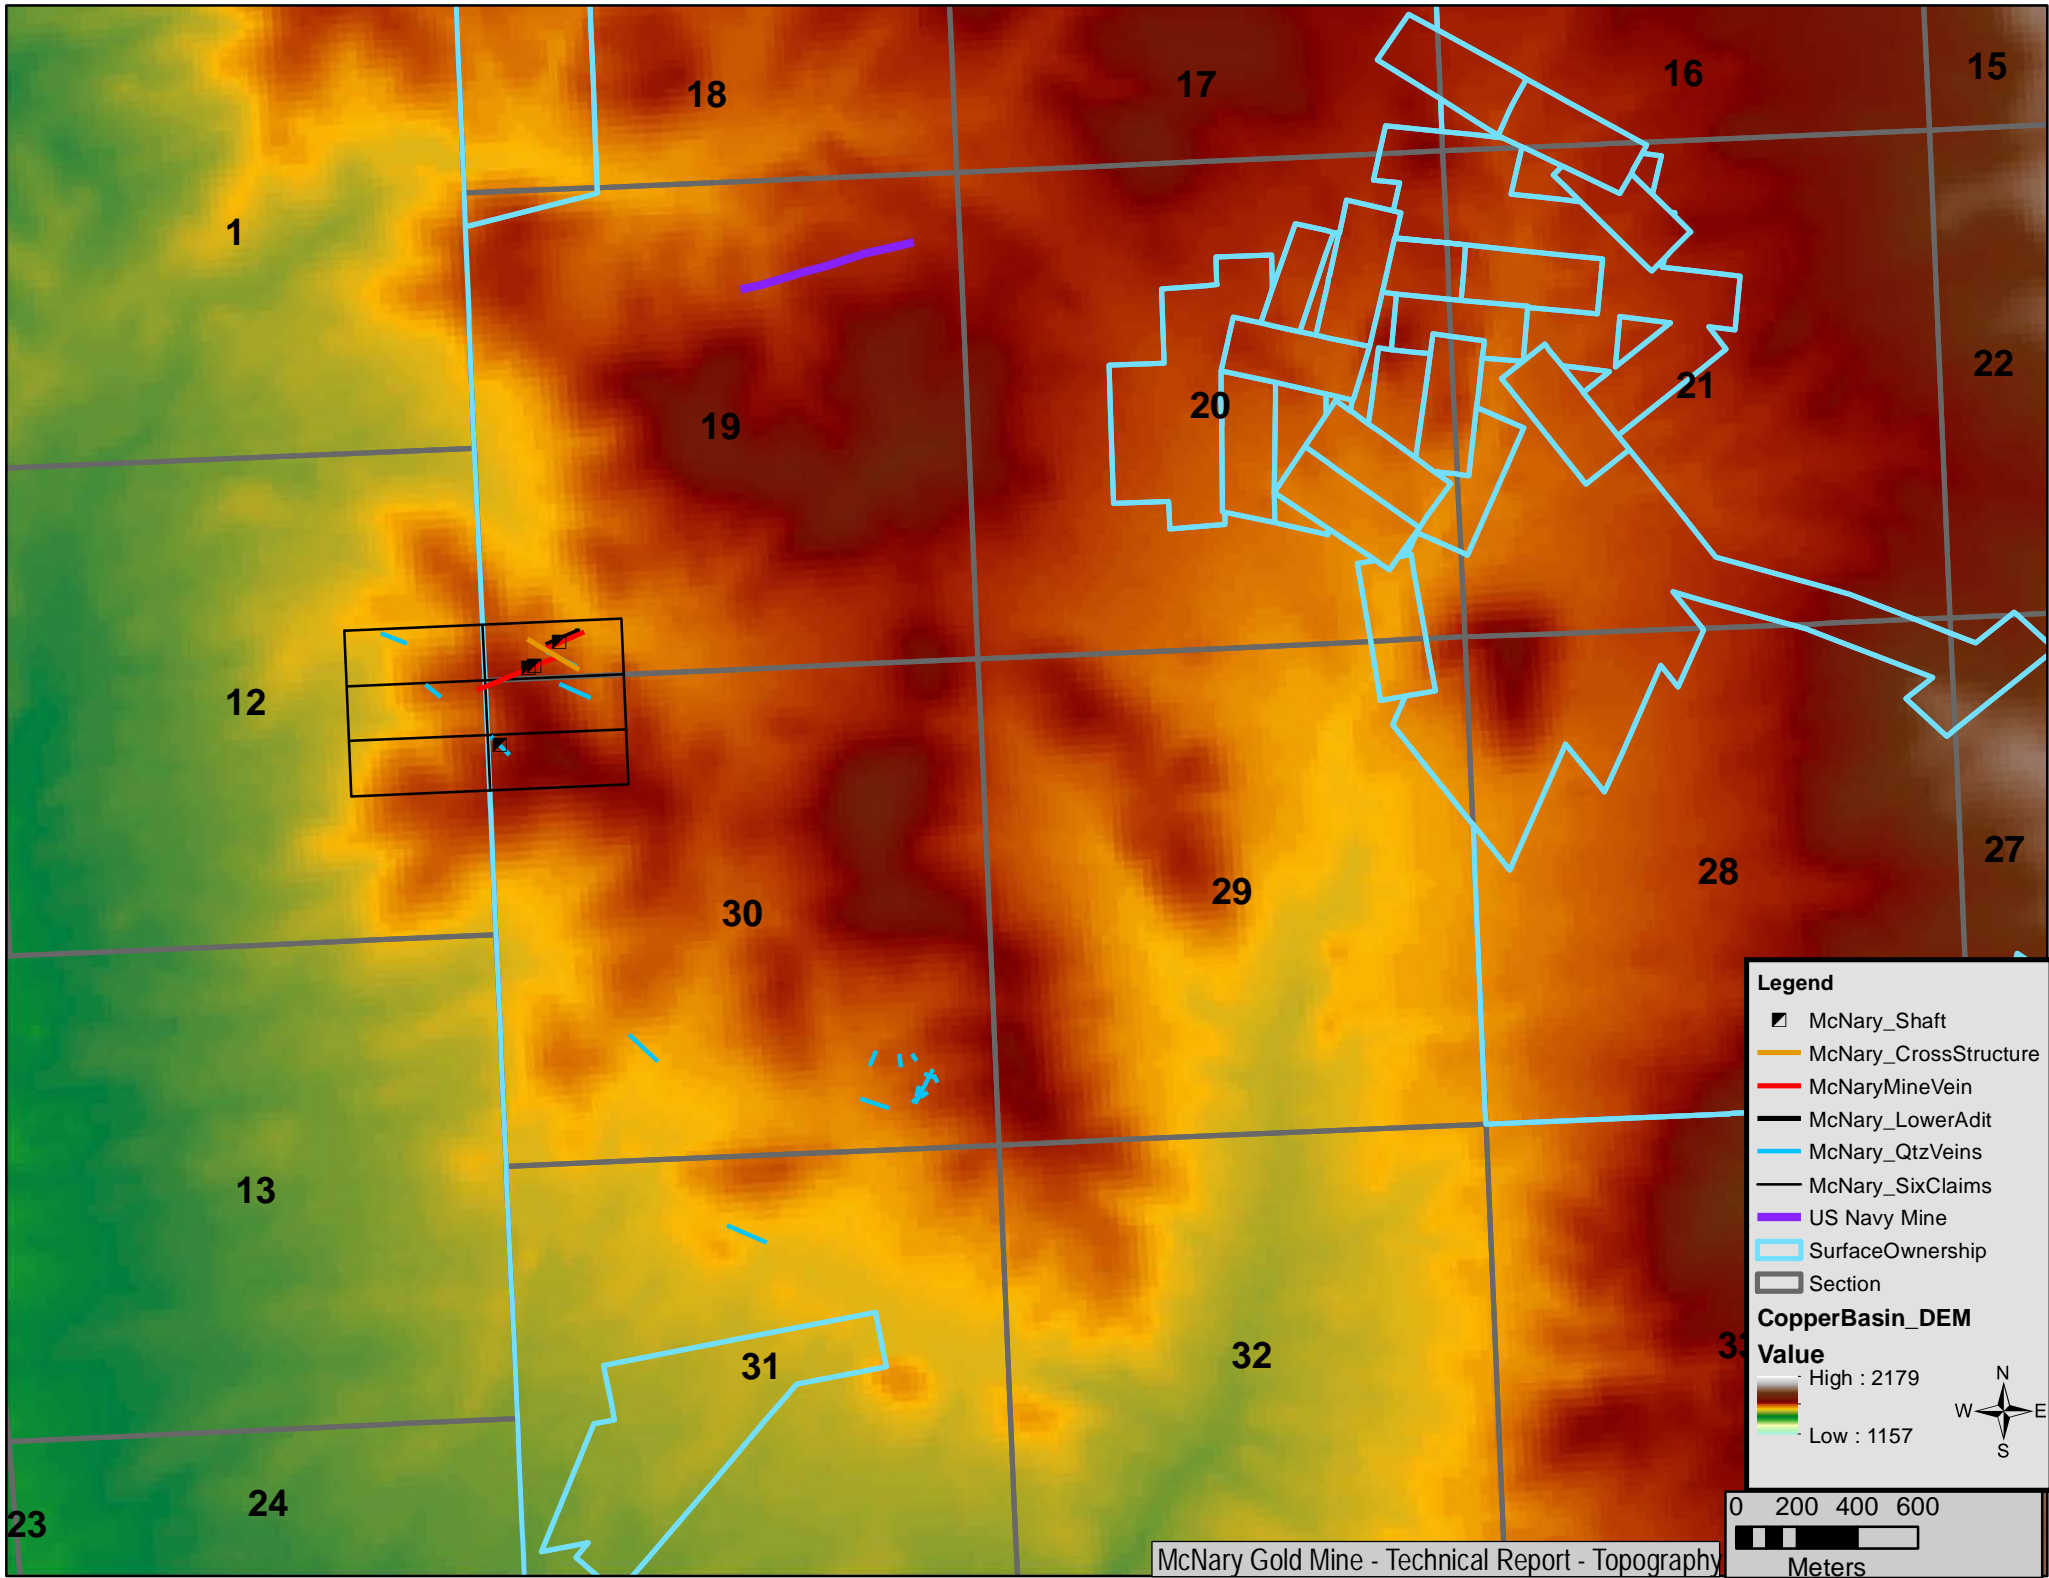

Legend

-  Nov2018_Structure
-  McNary_Shaft
-  McNary_CrossStructure
-  McNaryMineVein
-  McNary_LowerAdit
-  McNary_QtzVeins
-  McNary_SixClaims
-  US Navy Mine
-  SurfaceOwnership
-  Township
-  Section

- Legend**
-  MC_Shaft
 -  McNary_Workings
 -  McNary_Adit
 -  McNary_XStructure
 -  McNary_VeinExtension
 -  McNary_MainVein
 -  McNary_QtzVeins
 -  McNary_AndesiteRib
 -  McNary_SixClaims
 -  US Navy Mine
 -  Navy_Thrust
 -  Fault_Zone
 -  Qtz_Latite_Dike
 -  Rhyolite_Dike
 -  Diorite
 -  Quartz_Diorite
 -  RhyoliteTuff
 -  Qtz_Monzonite
 - CopperBasinStock
 - McNary_Granodiorite
 - SurfaceOwnership

Legend

- ▣ McNary_Shaft
- McNary_CrossStructure
- McNaryMineVein
- McNary_LowerAdit
- McNary_QtzVeins
- McNary_SixClaims
- US Navy Mine
- SurfaceOwnership
- Section

CopperBasin_DEM

Value

- High : 2179
- Low : 1157

0 50 100 150
Meters

N
E
S
W

Legend

- Nov2018_Structure
- McNary_AndesiteRib
- McNary_Shaft
- McNary_CrossStructure
- McNaryMineVein
- McNary_LowerAdit
- McNary_QtzVeins
- McNary_SixClaimsN
- US Navy Mine W
- SurfaceOwnership
- Section