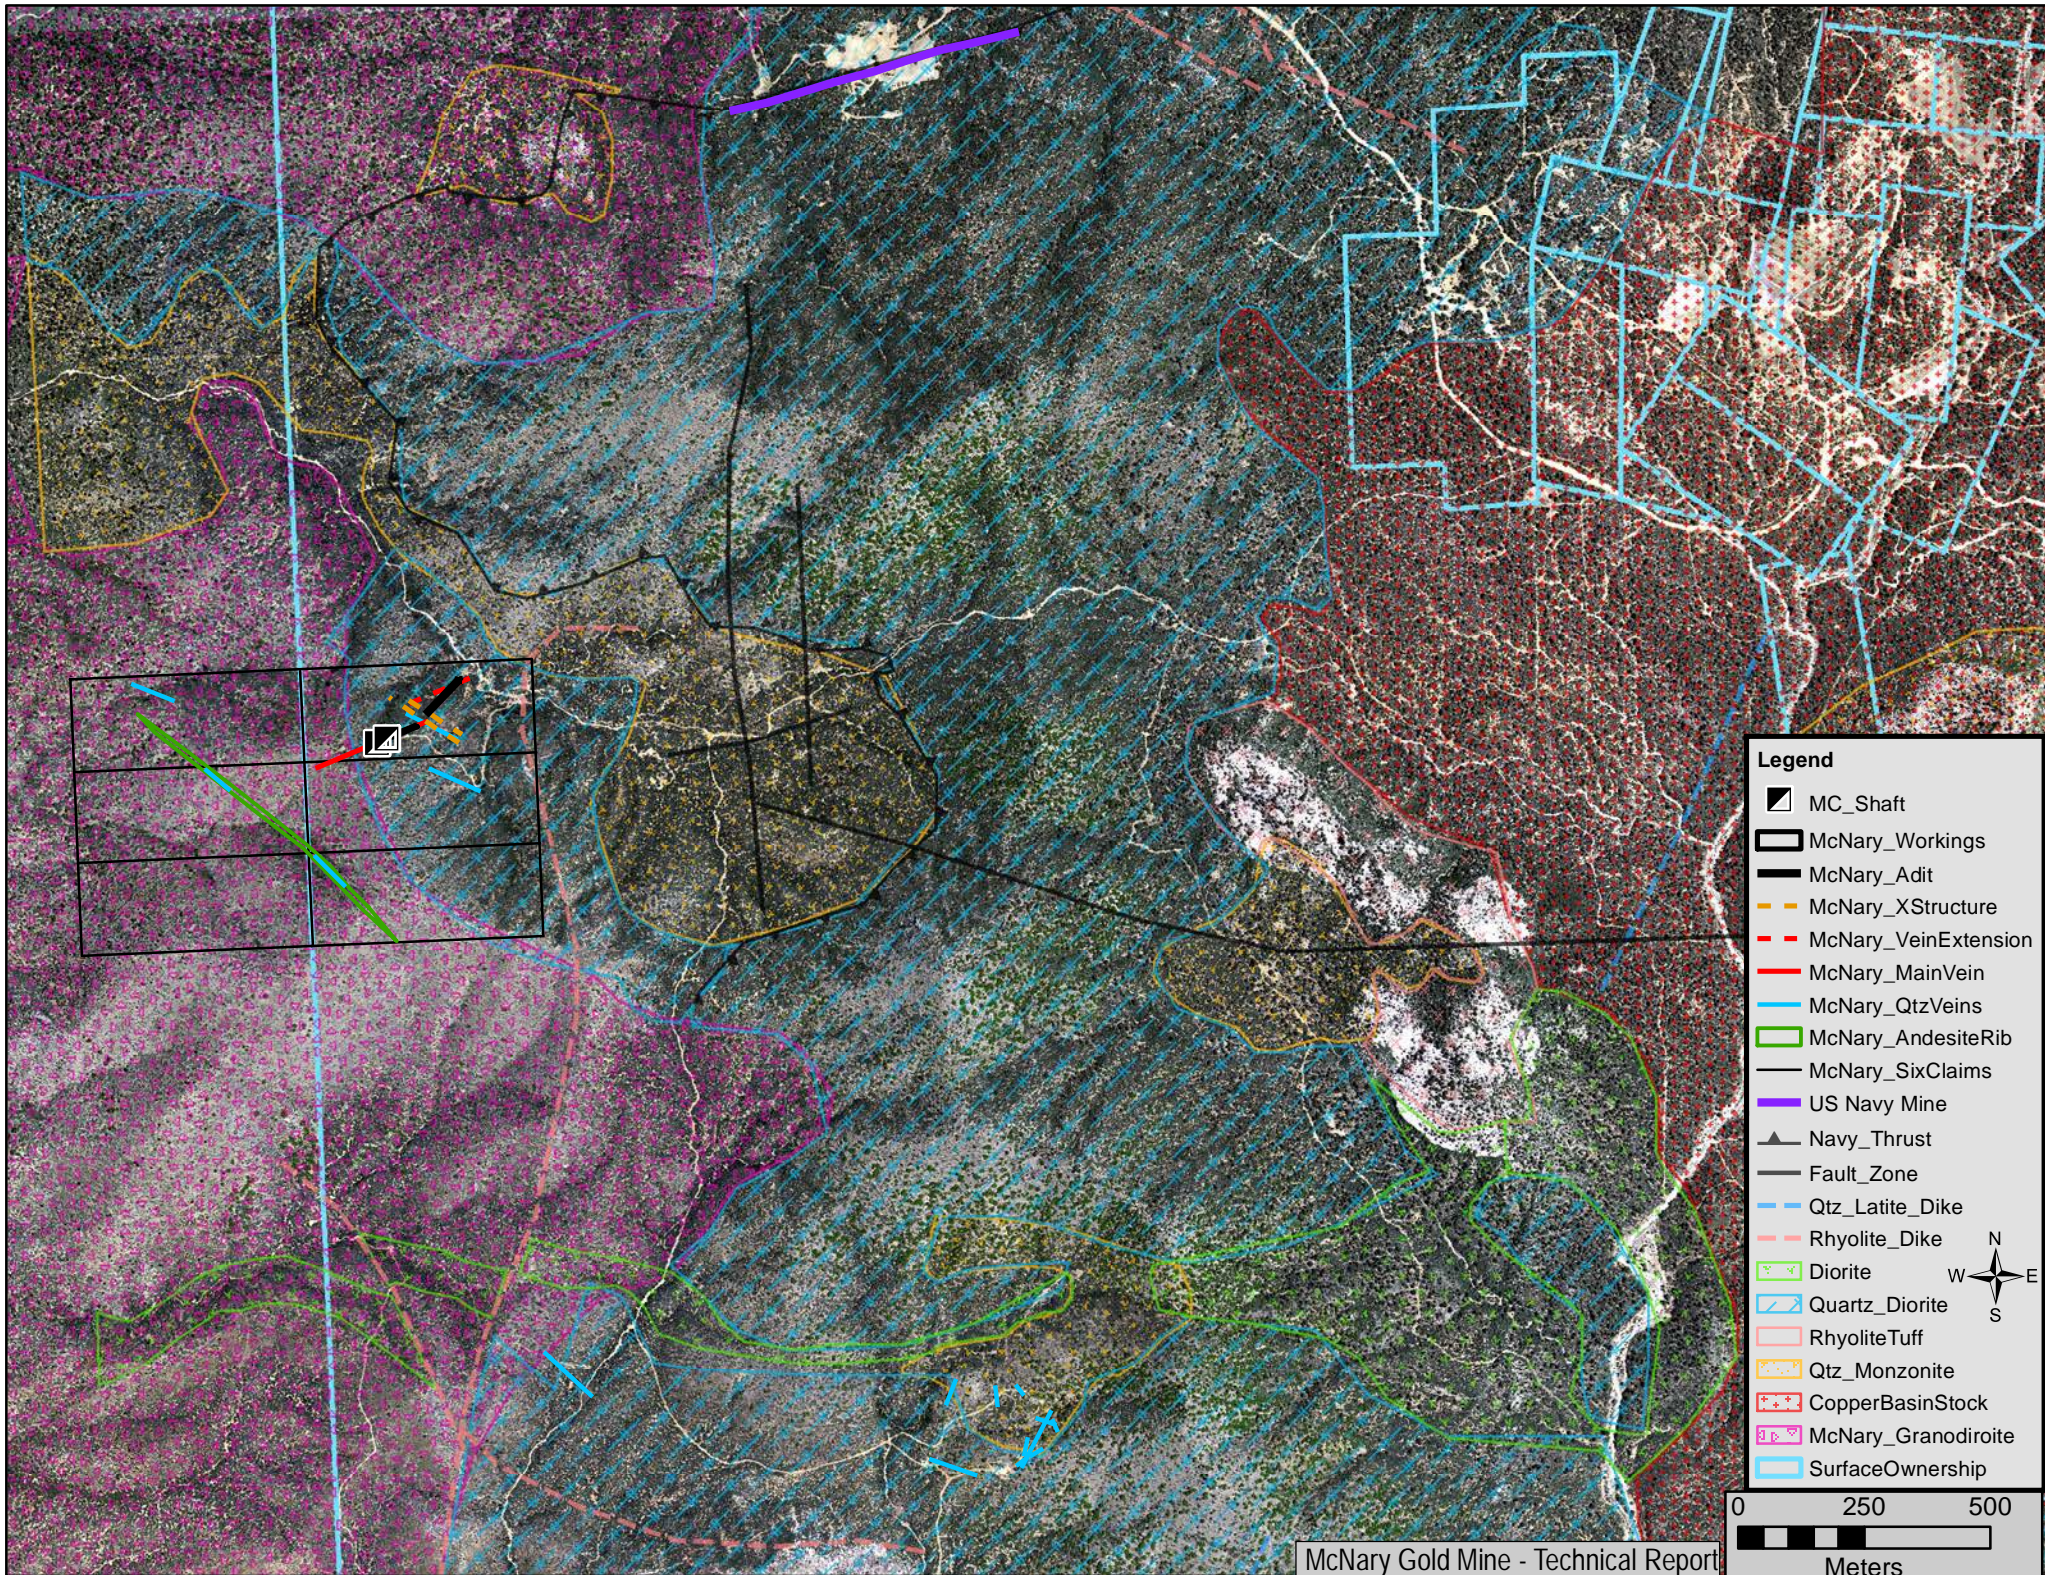

Legend

-  Nov2018_Structure
-  McNary_Shaft
-  McNary_CrossStructure
-  McNaryMineVein
-  McNary_LowerAdit
-  McNary_QtzVeins
-  McNary_SixClaims
-  US Navy Mine
-  SurfaceOwnership
-  Township
-  Section

Legend

- ▣ McNary_Shaft
- McNary_CrossStructure
- McNaryMineVein
- McNary_LowerAdit
- McNary_QtzVeins
- McNary_SixClaims
- US Navy Mine
- SurfaceOwnership
- Section

CopperBasin_DEM

Value

- High : 2179
- Low : 1157

0 50 100 150
Meters

N
E
S
W

Legend

- Nov2018_Structure
- McNary_AndesiteRib
- McNary_Shaft
- McNary_CrossStructure
- McNaryMineVein
- McNary_LowerAdit
- McNary_QtzVeins
- McNary_SixClaimsN
- US Navy Mine W
- SurfaceOwnership
- Section

- Legend**
- MC_Shaft
 - McNary_Workings
 - McNary_Adit
 - McNary_XStructure
 - McNary_VeinExtension
 - McNary_MainVein
 - McNary_QtzVeins
 - McNary_AndesiteRib
 - McNary_SixClaims
 - US Navy Mine
 - Navy_Thrust
 - Fault_Zone
 - Qtz_Latite_Dike
 - Rhyolite_Dike
 - Diorite
 - Quartz_Diorite
 - RhyoliteTuff
 - Qtz_Monzonite
 - CopperBasinStock
 - McNary_Granodiroite
 - SurfaceOwnership