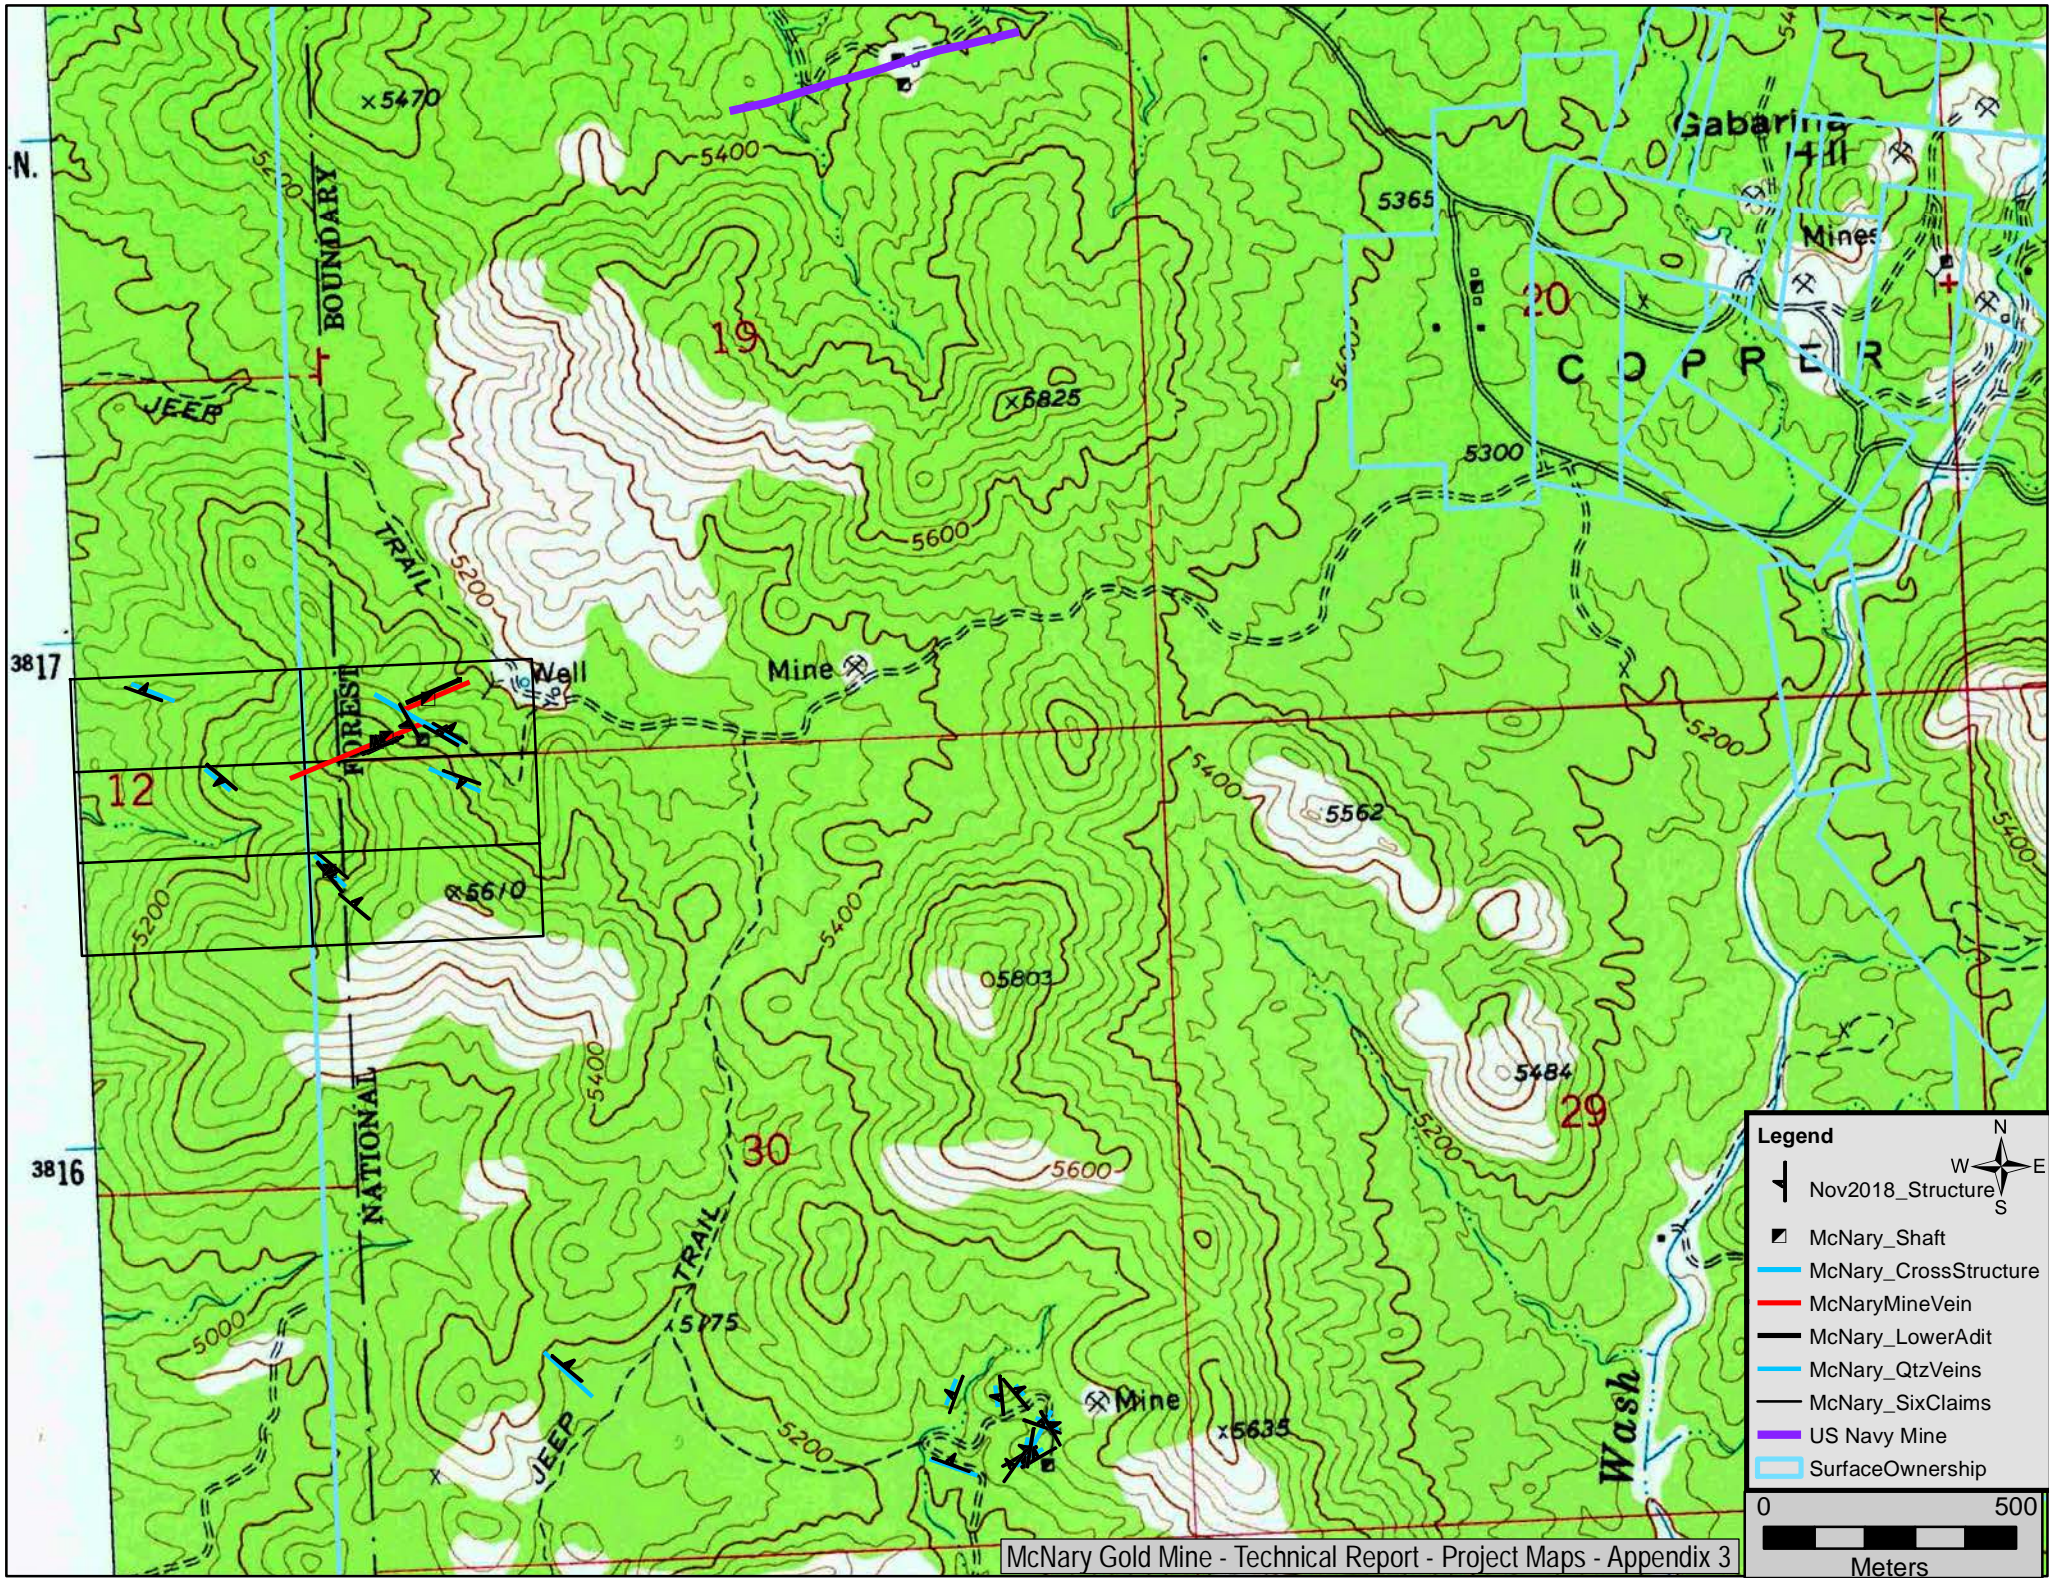

- Legend**
-  MC_Shaft
 -  McNary_Workings
 -  McNary_Adit
 -  McNary_XStructure
 -  McNary_VeinExtension
 -  McNary_MainVein
 -  McNary_QtzVeins
 -  McNary_AndesiteRib
 -  McNary_SixClaims
 -  US Navy Mine
 -  Navy_Thrust
 -  Fault_Zone
 -  Qtz_Latite_Dike
 -  Rhyolite_Dike
 -  Diorite
 -  Quartz_Diorite
 -  RhyoliteTuff
 -  Qtz_Monzonite
 - CopperBasinStock
 - McNary_Granodiorite
 - SurfaceOwnership

Legend

- ▣ McNary_Shaft
- McNary_CrossStructure
- McNaryMineVein
- McNary_LowerAdit
- McNary_QtzVeins
- McNary_SixClaims
- US Navy Mine
- SurfaceOwnership
- Section

CopperBasin_DEM

Value

- High : 2179
- Low : 1157

0 50 100 150
Meters

N
E
S
W

Legend

- Nov2018_Structure
- McNary_AndesiteRib
- McNary_Shaft
- McNary_CrossStructure
- McNaryMineVein
- McNary_LowerAdit
- McNary_QtzVeins
- McNary_SixClaimsN
- US Navy Mine W
- SurfaceOwnership
- Section