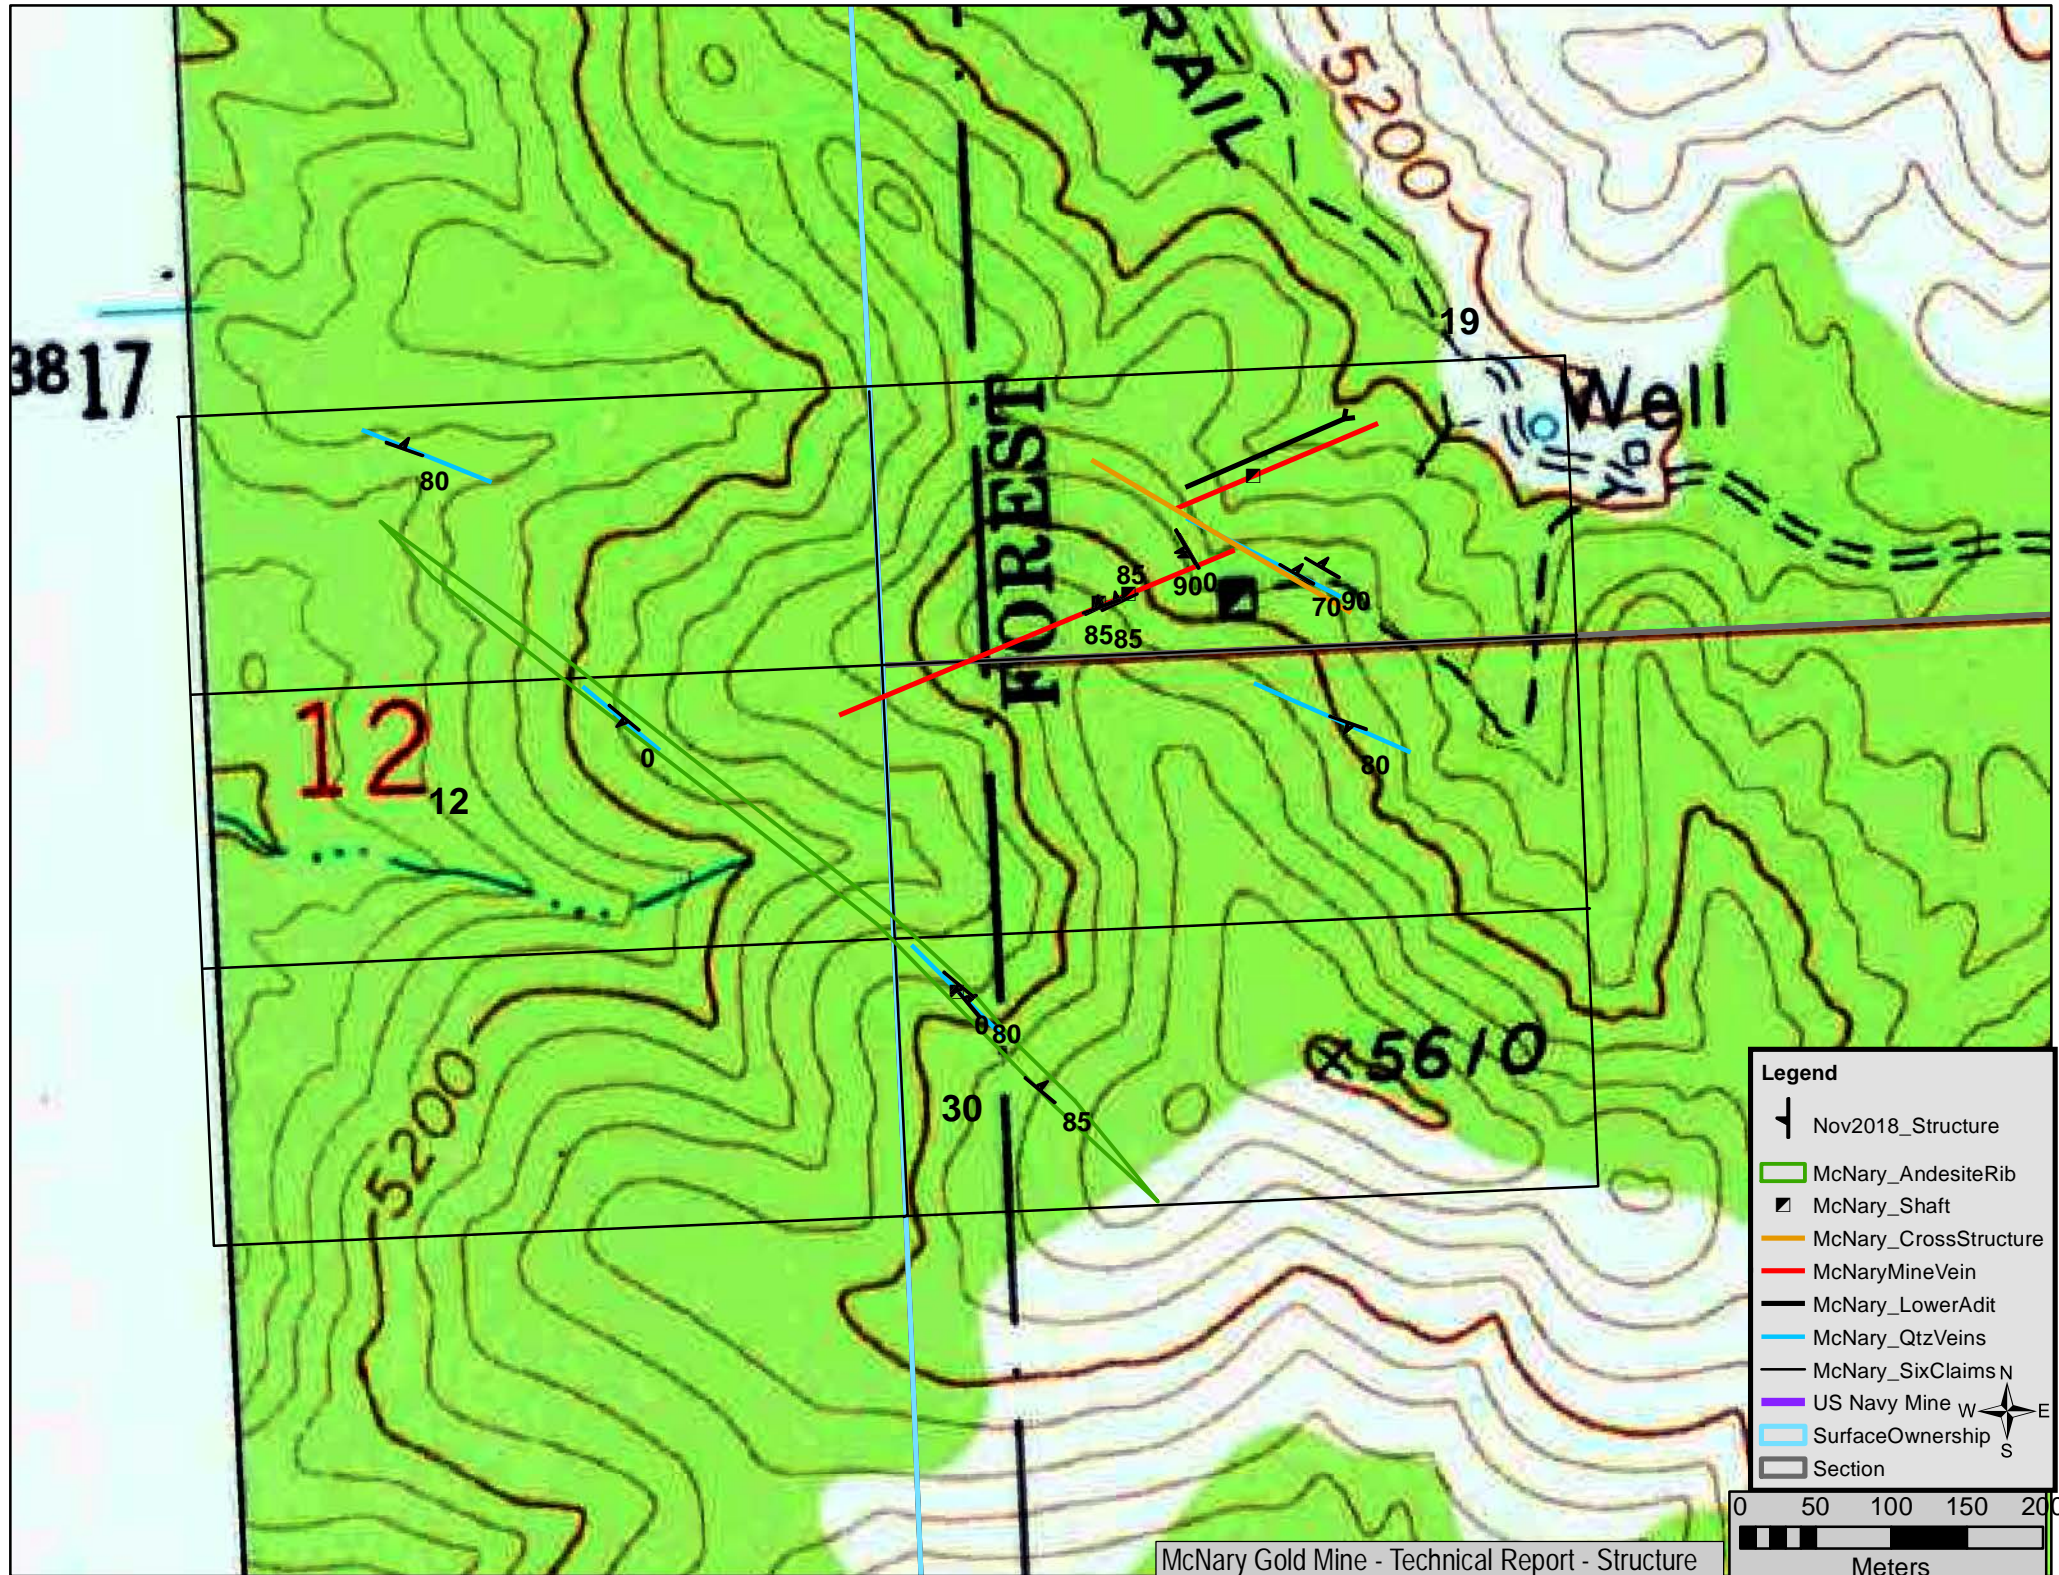

Legend

Au_ppm

- 0.0 - 0.1
- 0.2 - 0.5
- 0.6 - 1.0
- 1.1 - 5.0
- 5.1 - 41.9

MC_Shaft
 McNary_Workings
 McNary_Adit
 McNary_XStructure
 McNary_VeinExtension
 McNary_MainVein
 McNary_QtzVeins
 McNary_AndesiteRib
 McNary_SixClaims

0 50 100 150
Meters

N
E
S
W

Legend

- Nov2018_Structure
- McNary_AndesiteRib
- McNary_Shaft
- McNary_CrossStructure
- McNaryMineVein
- McNary_LowerAdit
- McNary_QtzVeins
- McNary_SixClaimsN
- US Navy Mine W
- SurfaceOwnership
- Section