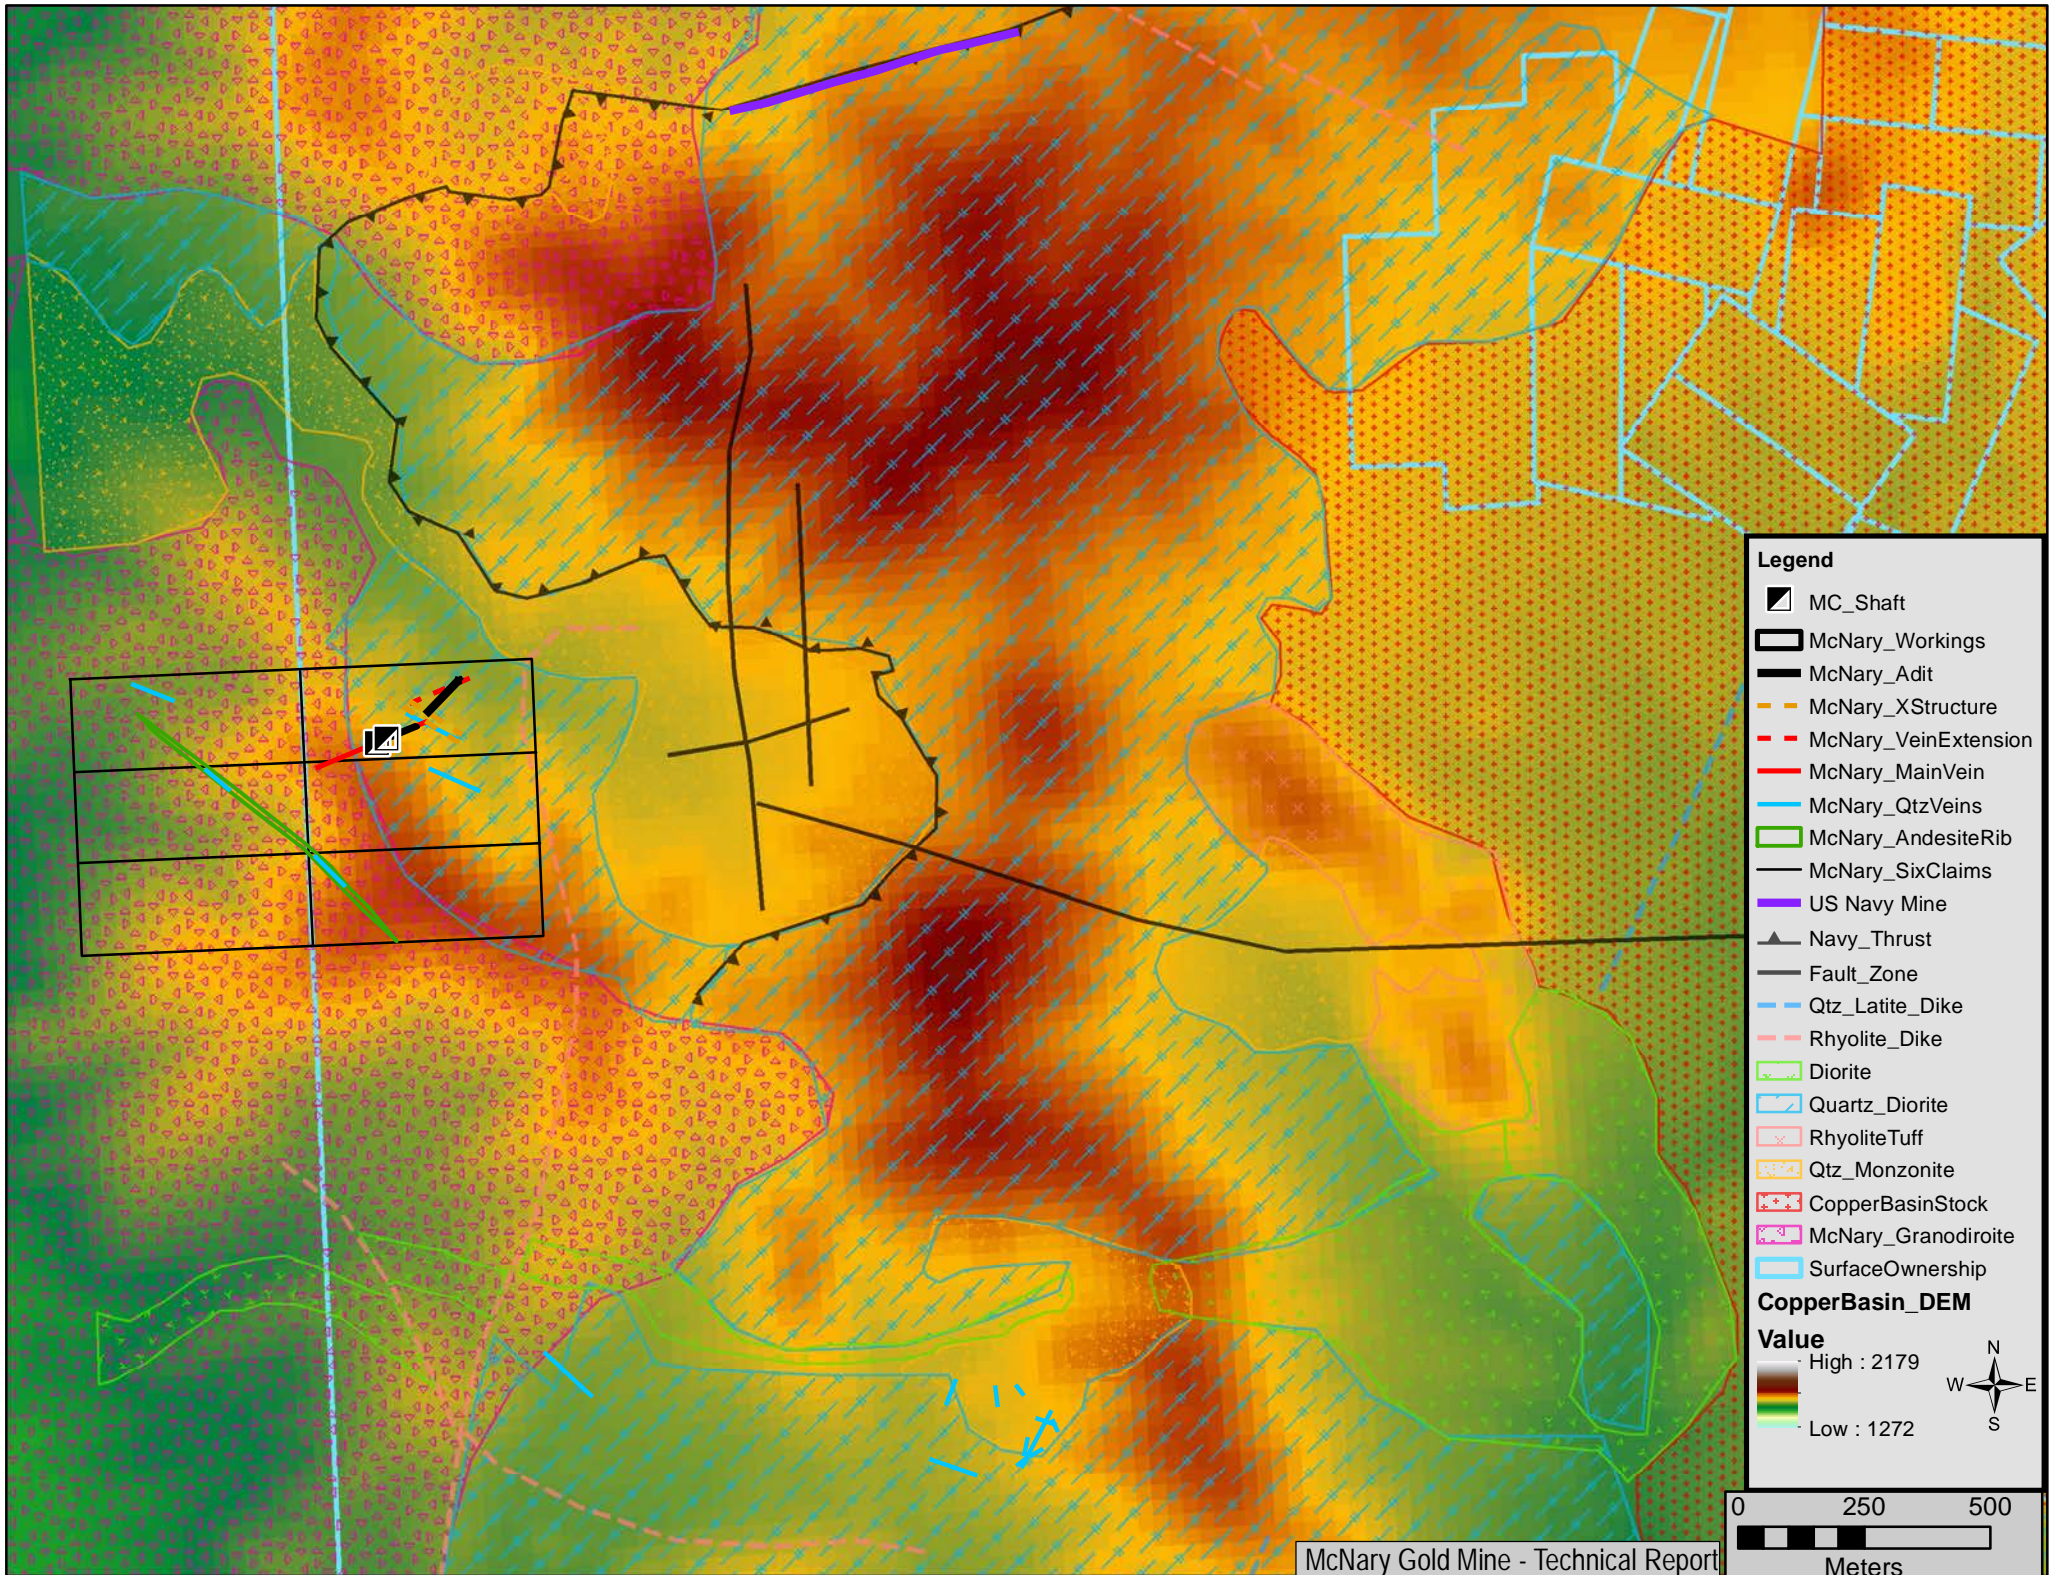

Legend

- ▣ McNary_Shaft
- McNary_CrossStructure
- McNaryMineVein
- McNary_LowerAdit
- McNary_QtzVeins
- McNary_SixClaims
- US Navy Mine
- SurfaceOwnership
- Section

CopperBasin_DEM

Value

- High : 2179
- Low : 1157

- Legend**
- MC_Shaft
 - McNary_Workings
 - McNary_Adit
 - McNary_XStructure
 - McNary_VeinExtension
 - McNary_MainVein
 - McNary_QtzVeins
 - McNary_AndesiteRib
 - McNary_SixClaims
 - US Navy Mine
 - Navy_Thrust
 - Fault_Zone
 - Qtz_Latite_Dike
 - Rhyolite_Dike
 - Diorite
 - Quartz_Diorite
 - RhyoliteTuff
 - Qtz_Monzonite
 - CopperBasinStock
 - McNary_Granodiorite
 - SurfaceOwnership

0 50 100 150
Meters

N
E
S
W

Legend

- Nov2018_Structure
- McNary_AndesiteRib
- McNary_Shaft
- McNary_CrossStructure
- McNaryMineVein
- McNary_LowerAdit
- McNary_QtzVeins
- McNary_SixClaimsN
- US Navy Mine W
- SurfaceOwnership
- Section