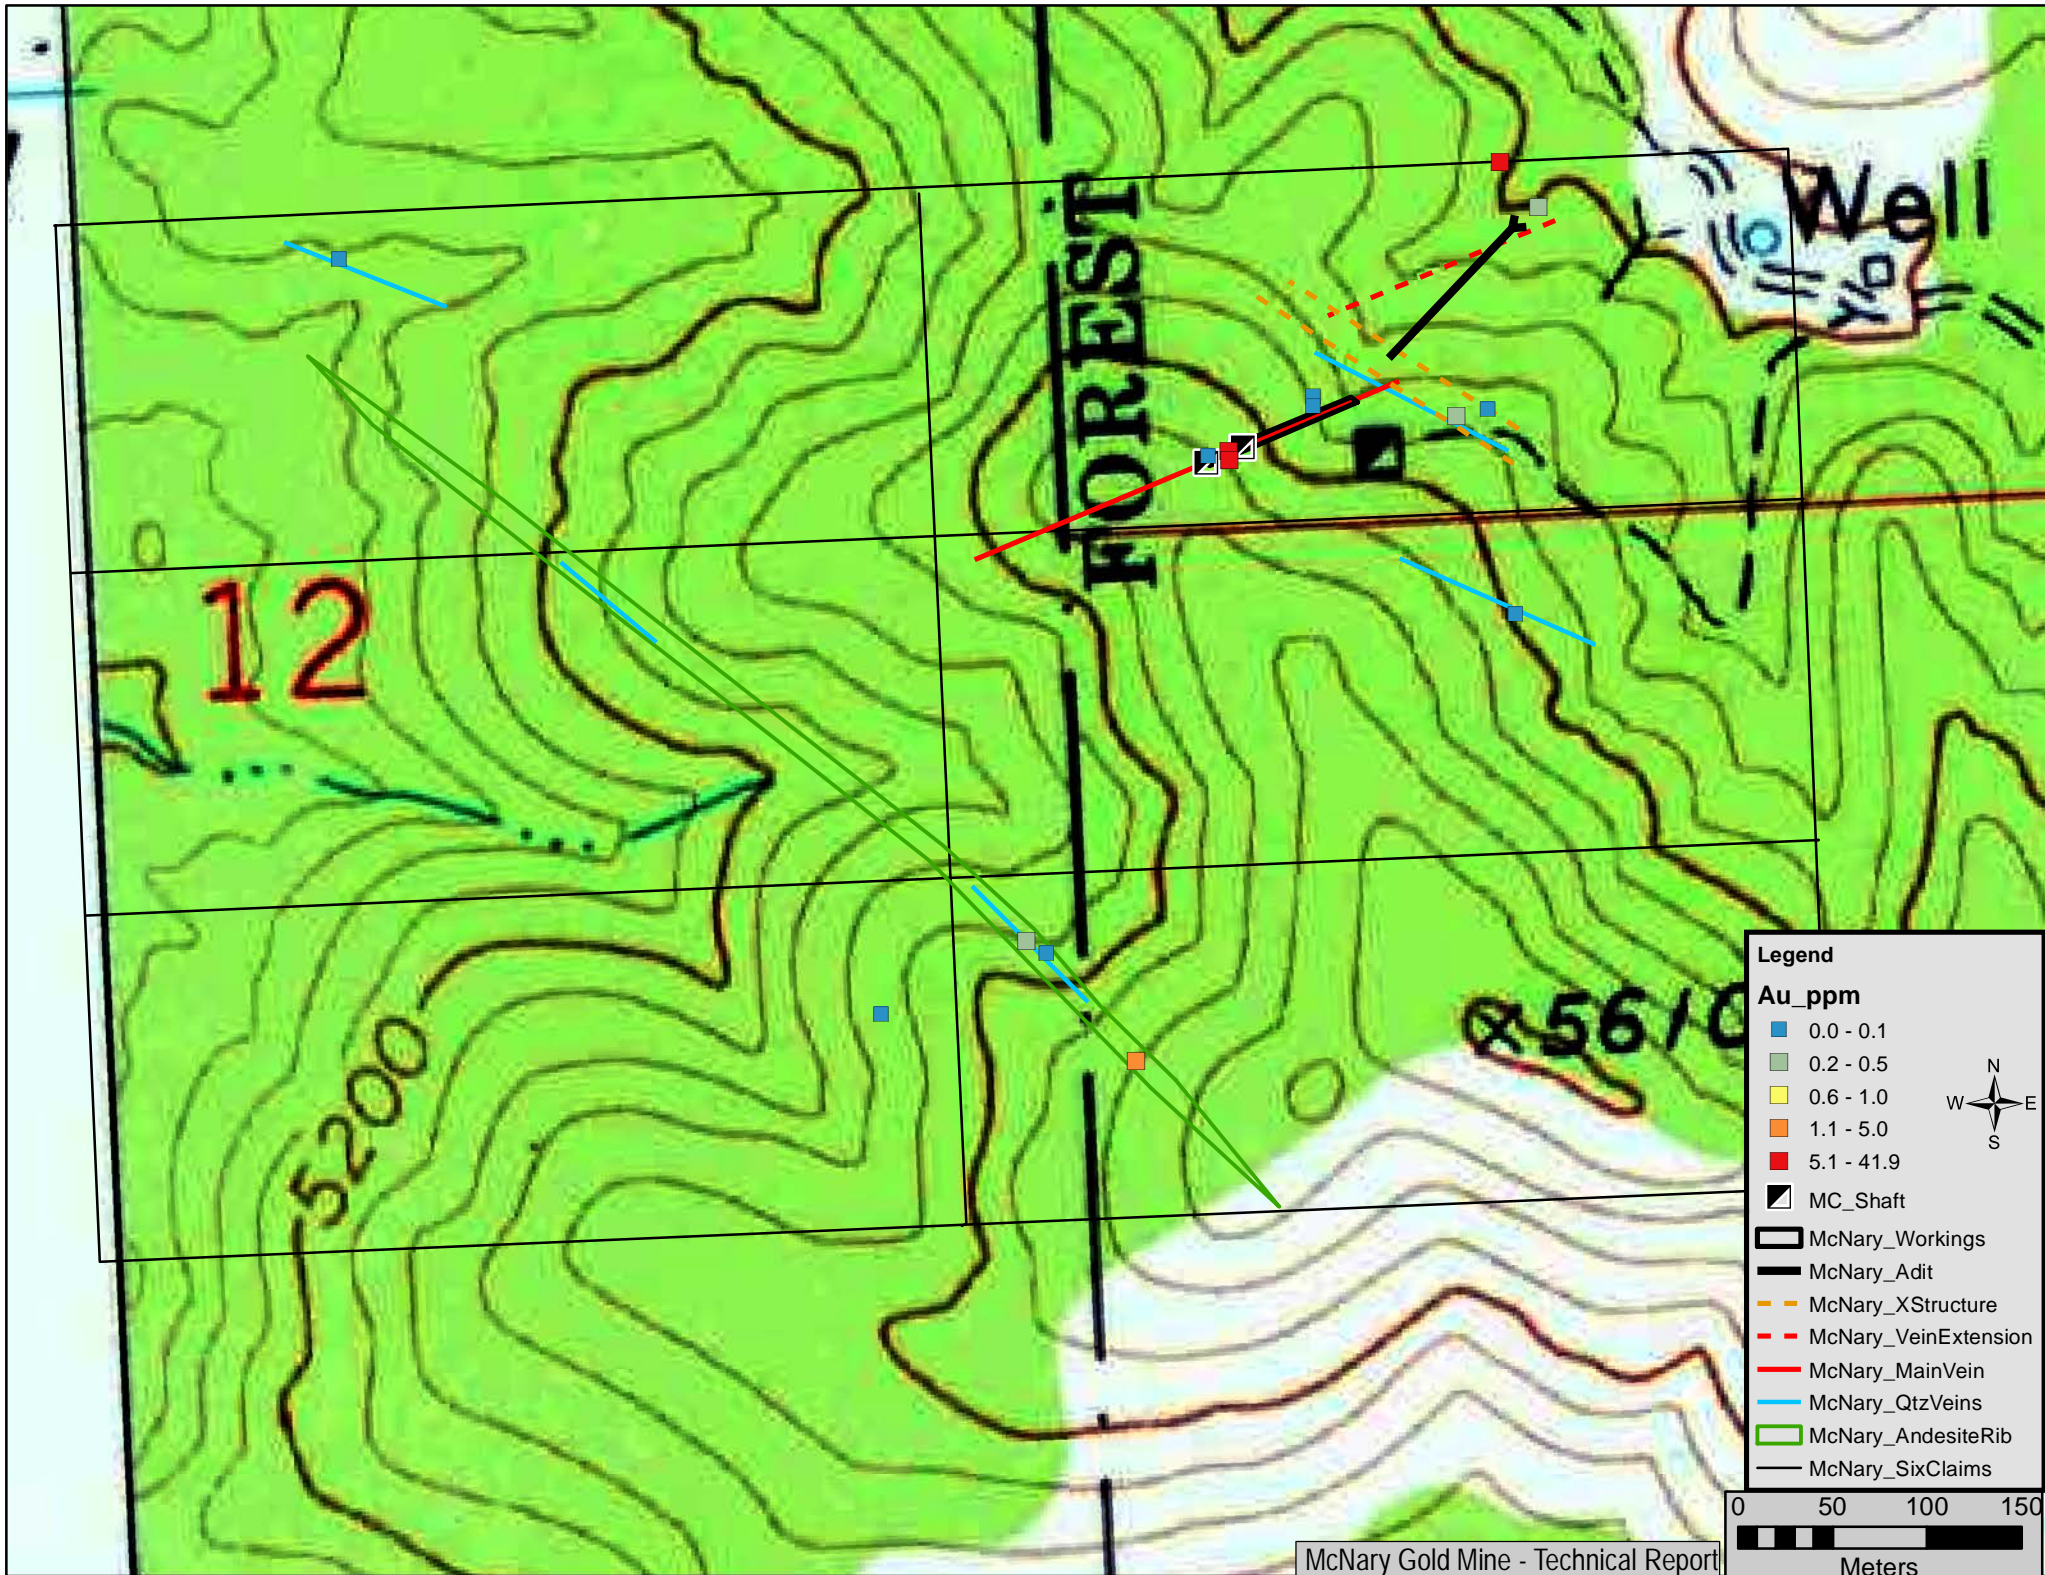

- Legend**
-  MC_Shaft
 -  McNary_Workings
 -  McNary_Adit
 -  McNary_XStructure
 -  McNary_VeinExtension
 -  McNary_MainVein
 -  McNary_QtzVeins
 -  McNary_AndesiteRib
 -  McNary_SixClaims
 -  US Navy Mine
 -  Navy_Thrust
 -  Fault_Zone
 -  Qtz_Latite_Dike
 -  Rhyolite_Dike
 -  Diorite
 -  Quartz_Diorite
 -  RhyoliteTuff
 -  Qtz_Monzonite
 - CopperBasinStock
 - McNary_Granodiorite
 - SurfaceOwnership

Legend

- ▣ McNary_Shaft
- McNary_CrossStructure
- McNaryMineVein
- McNary_LowerAdit
- McNary_QtzVeins
- McNary_SixClaims
- US Navy Mine
- SurfaceOwnership
- Section

CopperBasin_DEM

Value

- High : 2179
- Low : 1157

0 50 100 150
Meters

N
E
S
W

Legend

- Nov2018_Structure
- McNary_AndesiteRib
- McNary_Shaft
- McNary_CrossStructure
- McNaryMineVein
- McNary_LowerAdit
- McNary_QtzVeins
- McNary_SixClaimsN
- US Navy Mine W
- SurfaceOwnership
- Section