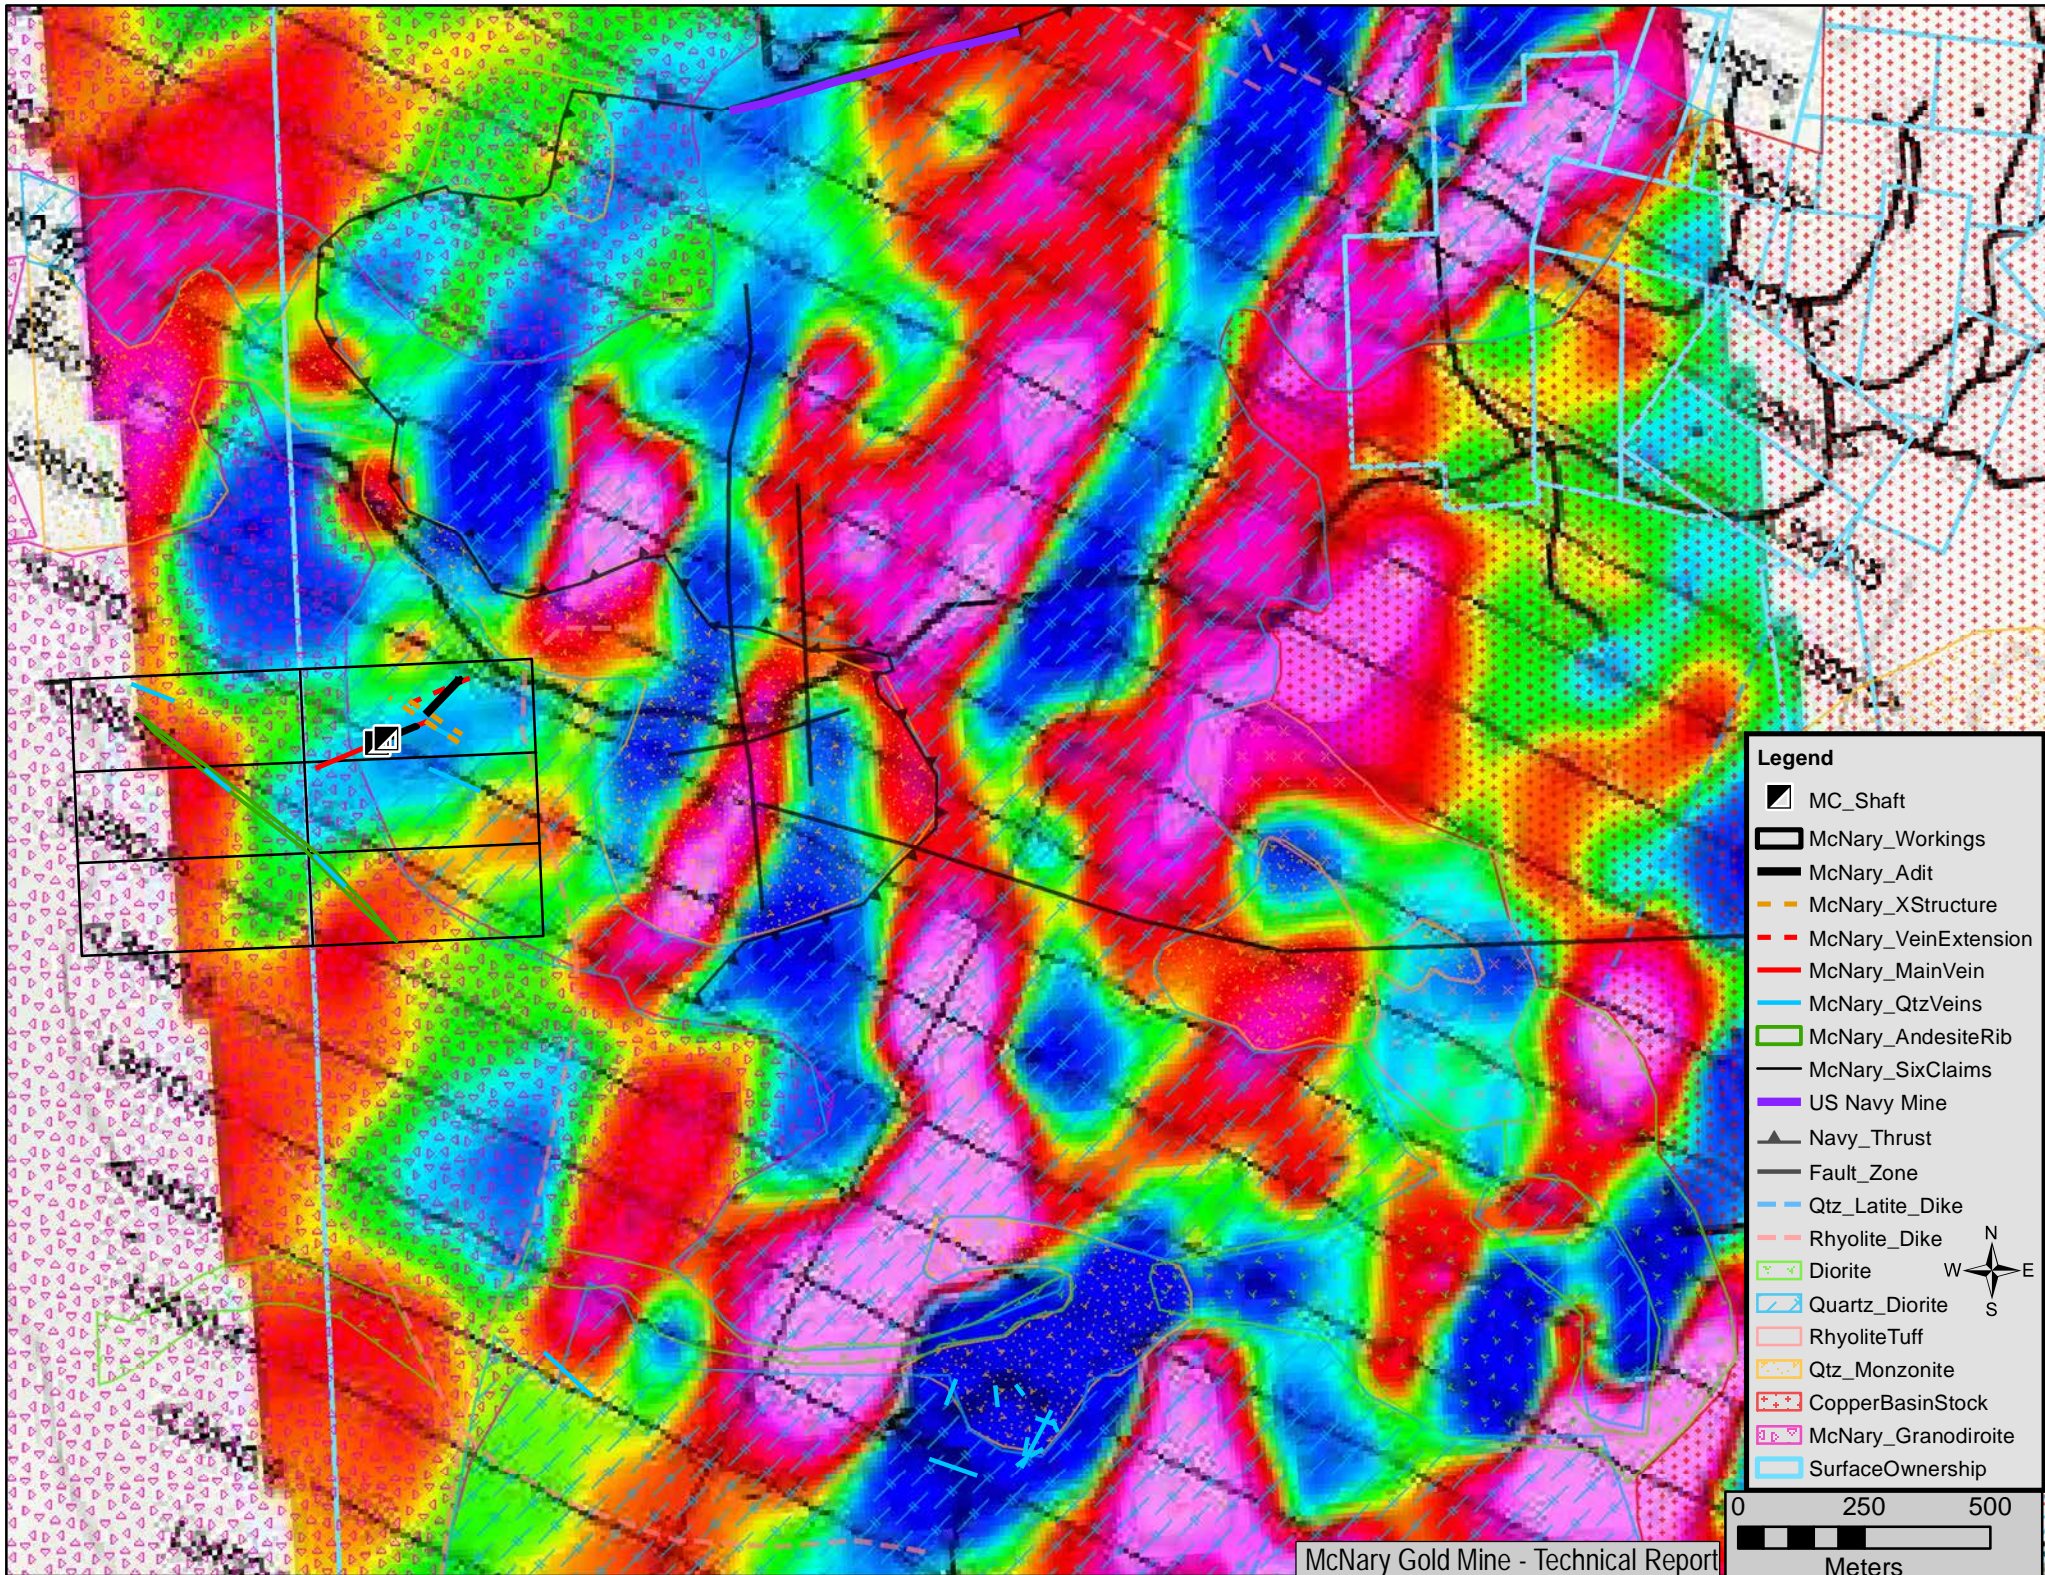

- Legend**
-  MC_Shaft
 -  McNary_Workings
 -  McNary_Adit
 -  McNary_XStructure
 -  McNary_VeinExtension
 -  McNary_MainVein
 -  McNary_QtzVeins
 -  McNary_AndesiteRib
 -  McNary_SixClaims
 -  US Navy Mine
 -  Navy_Thrust
 -  Fault_Zone
 -  Qtz_Latite_Dike
 -  Rhyolite_Dike
 -  Diorite
 -  Quartz_Diorite
 -  RhyoliteTuff
 -  Qtz_Monzonite
 - CopperBasinStock
 - McNary_Granodiorite
 - SurfaceOwnership

Legend

- ▣ McNary_Shaft
- McNary_CrossStructure
- McNaryMineVein
- McNary_LowerAdit
- McNary_QtzVeins
- McNary_SixClaims
- US Navy Mine
- SurfaceOwnership
- Section

CopperBasin_DEM

Value

- High : 2179
- Low : 1157

0 50 100 150
Meters

N
E
S
W

Legend

- Nov2018_Structure
- McNary_AndesiteRib
- McNary_Shaft
- McNary_CrossStructure
- McNaryMineVein
- McNary_LowerAdit
- McNary_QtzVeins
- McNary_SixClaimsN
- US Navy Mine W
- SurfaceOwnership
- Section