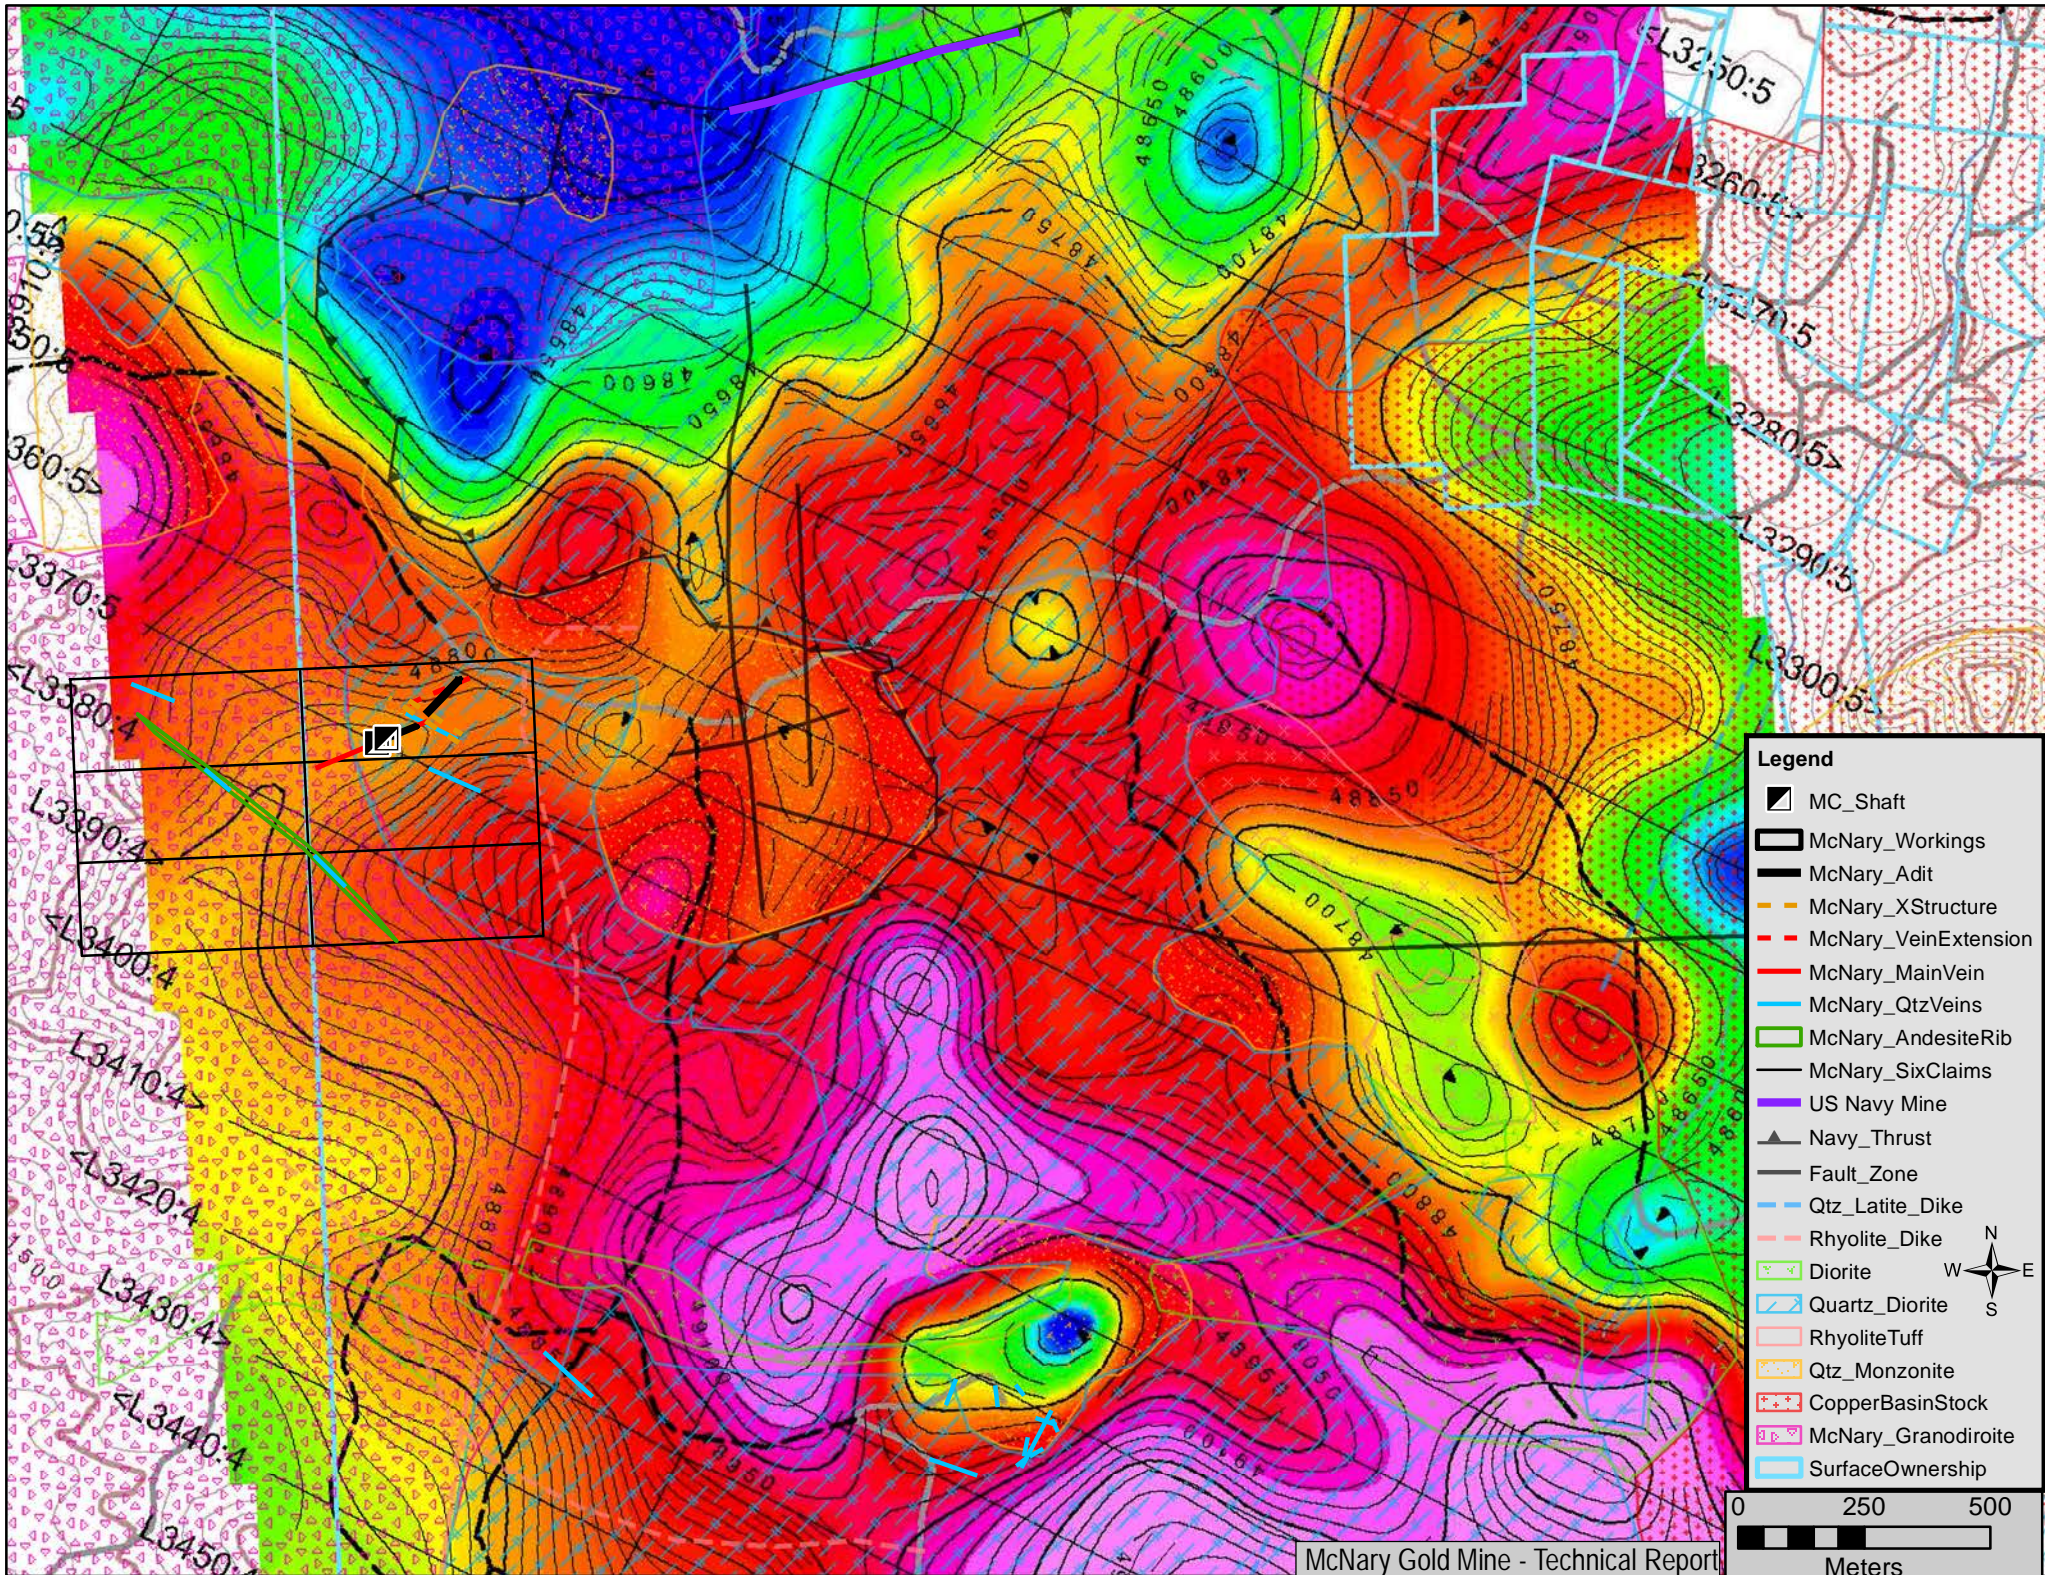

0 50 100 150
Meters

N
E
S
W

Legend

- Nov2018_Structure
- McNary_AndesiteRib
- McNary_Shaft
- McNary_CrossStructure
- McNaryMineVein
- McNary_LowerAdit
- McNary_QtzVeins
- McNary_SixClaimsN
- US Navy Mine W
- SurfaceOwnership
- Section